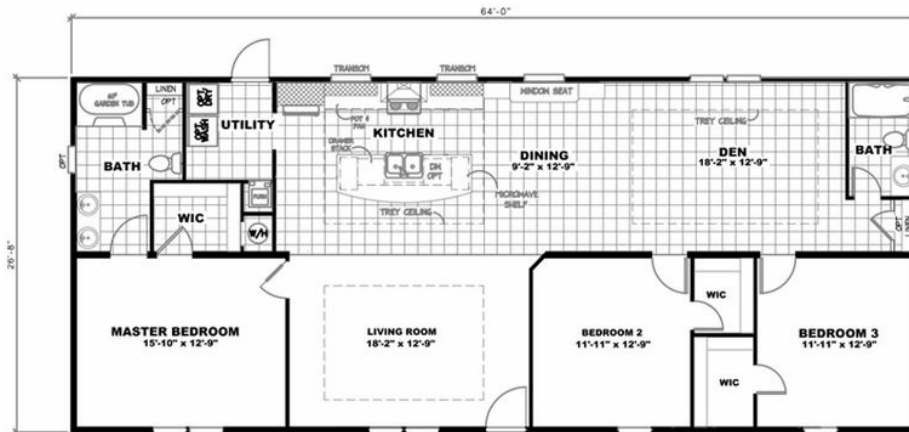

## The Cardinal

Model number: 58SCS28643AH18

**3 beds • 2 baths • 1792 sq.ft. • 28' width • 64' depth**

Our home building facilities invest in continuous product and process improvements. Plans, dimensions, features, materials, specifications and availability are subject to change without notice or obligation. Renderings and floor plans are representative likenesses of our homes and may differ from the actual homes. We invite you to tour a Home Center near you and inspect the highest value in quality housing available or call (336) 299-5611 to speak with a Home Consultant. Copyright 2017, CMH. All rights reserved.