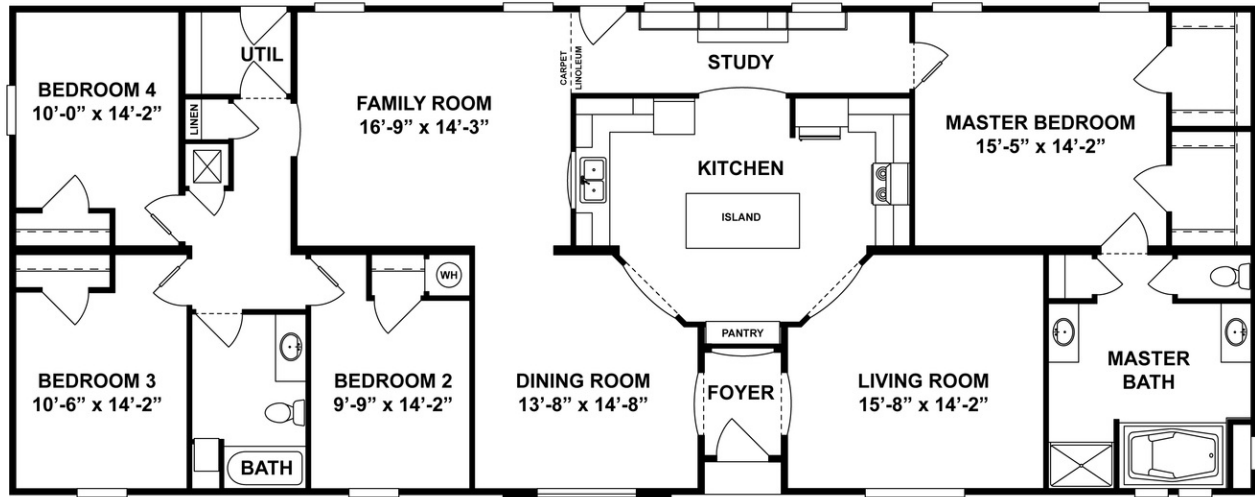

## THE MANOR RIDGE Model number: 58CLA32764HM17

**4 beds • 2 baths • 2432 sq.ft. • 32' width • 76' depth**

Our home building facilities invest in continuous product and process improvements. Plans, dimensions, features, materials, specifications and availability are subject to change without notice or obligation. Renderings and floor plans are representative likenesses of our homes and may differ from the actual homes. We invite you to tour a Home Center near you and inspect the highest value in quality housing available or call (336) 299-5611 to speak with a Home Consultant. Copyright 2017, CMH. All rights reserved.